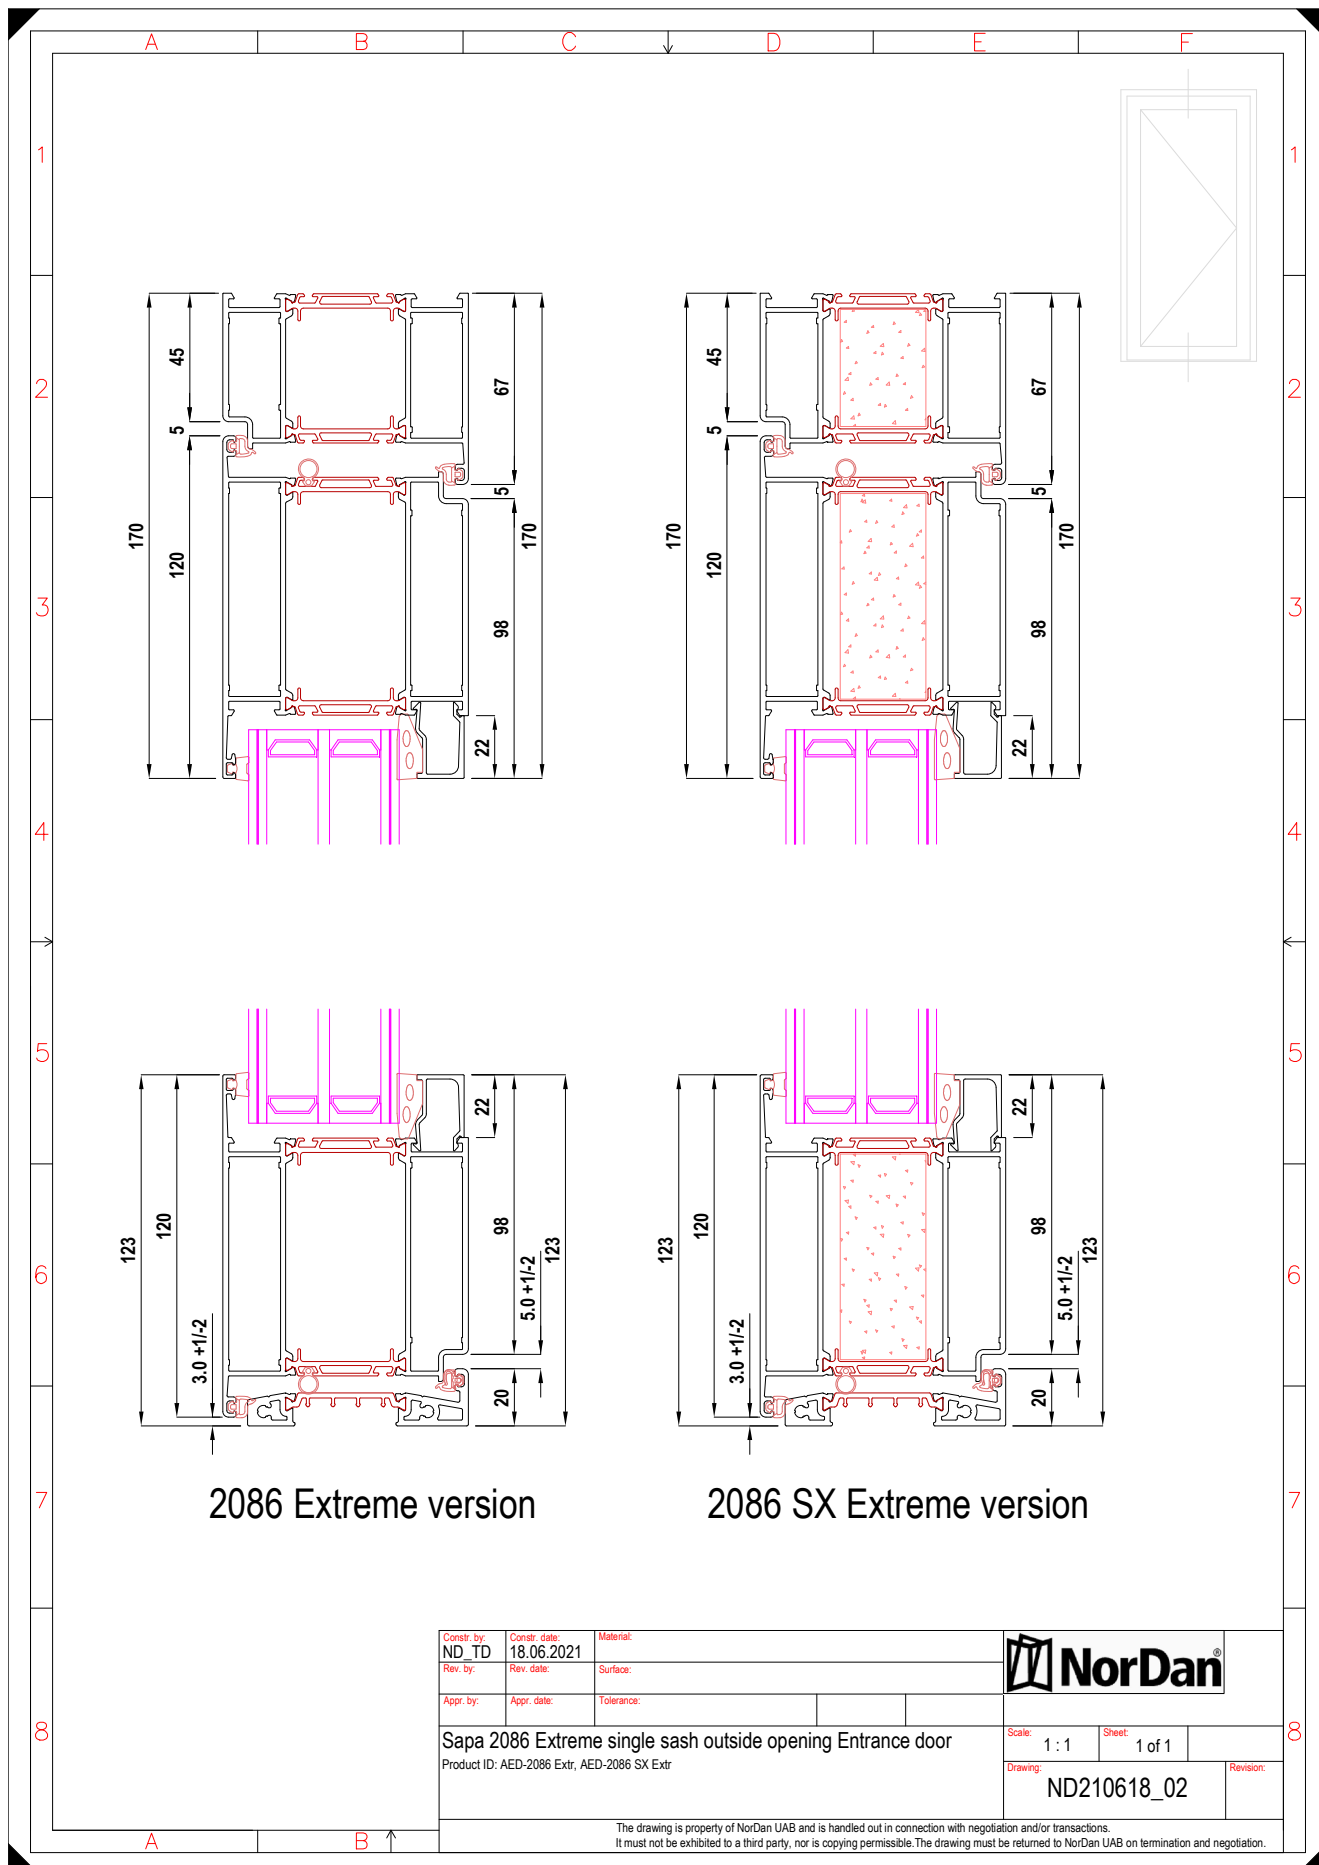

Snittegning - HeiAlu Sapa 2086 Ytterdør (Ekstrem)

Gjelder for produktkoder:
LV

Constr. by: ND_TD	Constr. date: 18.06.2021	Material:	
Rev. by:	Rev. date:	Surface:	
Appr. by:	Appr. date:	Tolerance:	
Sapa 2086 Extreme single sash outside opening Entrance door			Scale: 1 : 1
Product ID: AED-2086 Extr, AED-2086 SX Extr			Sheet: 1 of 1
			Drawing: ND210618_02
			Revision: