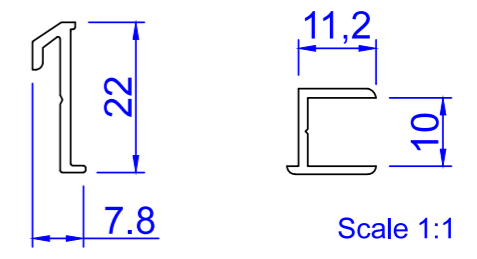

Created by	MO	Drawn by		Applied		Tolerance	General Tolerance ±0.2
Created Date	10/12/2018	Drawn date		App. date		Product series	HelAlu
Norwegian	ND HelAlu Sapa 1086 Window HelAlu						
Swedish	ND HelAlu Sapa 1086 Window HelAlu						
English	ND HelAlu Sapa 1086 Window HelAlu						

Format	A3	Scale	1:2	Size	1 of 1	Revision	
Drawing no.	NHA1086W