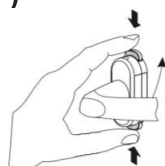

### Opening position (180°)

Locked position (0°)

Tilted position (90°)

### Full åpning (vaskestilling 180°)

Luftstilling (90°)

Lukket posisjon (0°)

### Opening position (180°)

Tilted position (90°)

Closed position (0°)