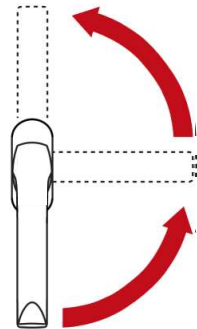

### Opening position (180°)

Locked position (0°)

Tilted position (90°)

### Full åpning (vaskestilling 180°)

Luftstilling (90°)

Lukket posisjon (0°)

### Opening position (180°)

Tilted position (90°)

Closed position (0°)