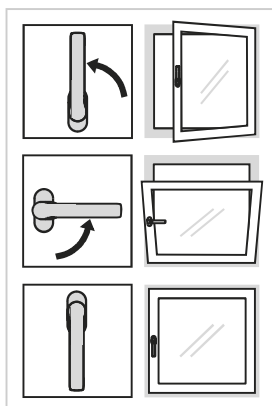

## Operating instruction for handle with KISI2 (locked at 0°)

### Opening position (180°)

Locked position (0°)

Tilted position (90°)

### Full åpning (vaskestilling 180°)

Luftstilling (90°)

Lukket posisjon (0°)