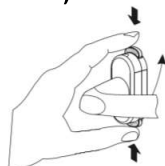

## Operating instruction for handle with KISI2 (locked at 0°)

### Opening position (180°)

Locked position (0°)

Tilted position (90°)

### Full åpning (vaskestilling 180°)

Luftstilling (90°)

Lukket posisjon (0°)