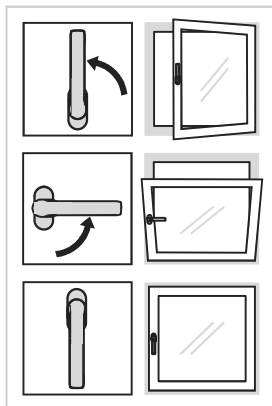

### Opening position (180°)

Locked position (0°)

Tilted position (90°)

### Full åpning (vaskestilling 180°)

Luftstilling (90°)

Lukket posisjon (0°)

### Opening position (180°)

Tilted position (90°)

Closed position (0°)