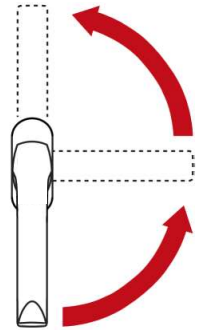

### Full åpning (vaskestilling 180°)

Låst posisjon (0°)

Luftstilling (90°)

## Operating instruction for handle with KISI2 (locked at 0°)

### Opening position (180°)

Locked position (0°)

Tilted position (90°)