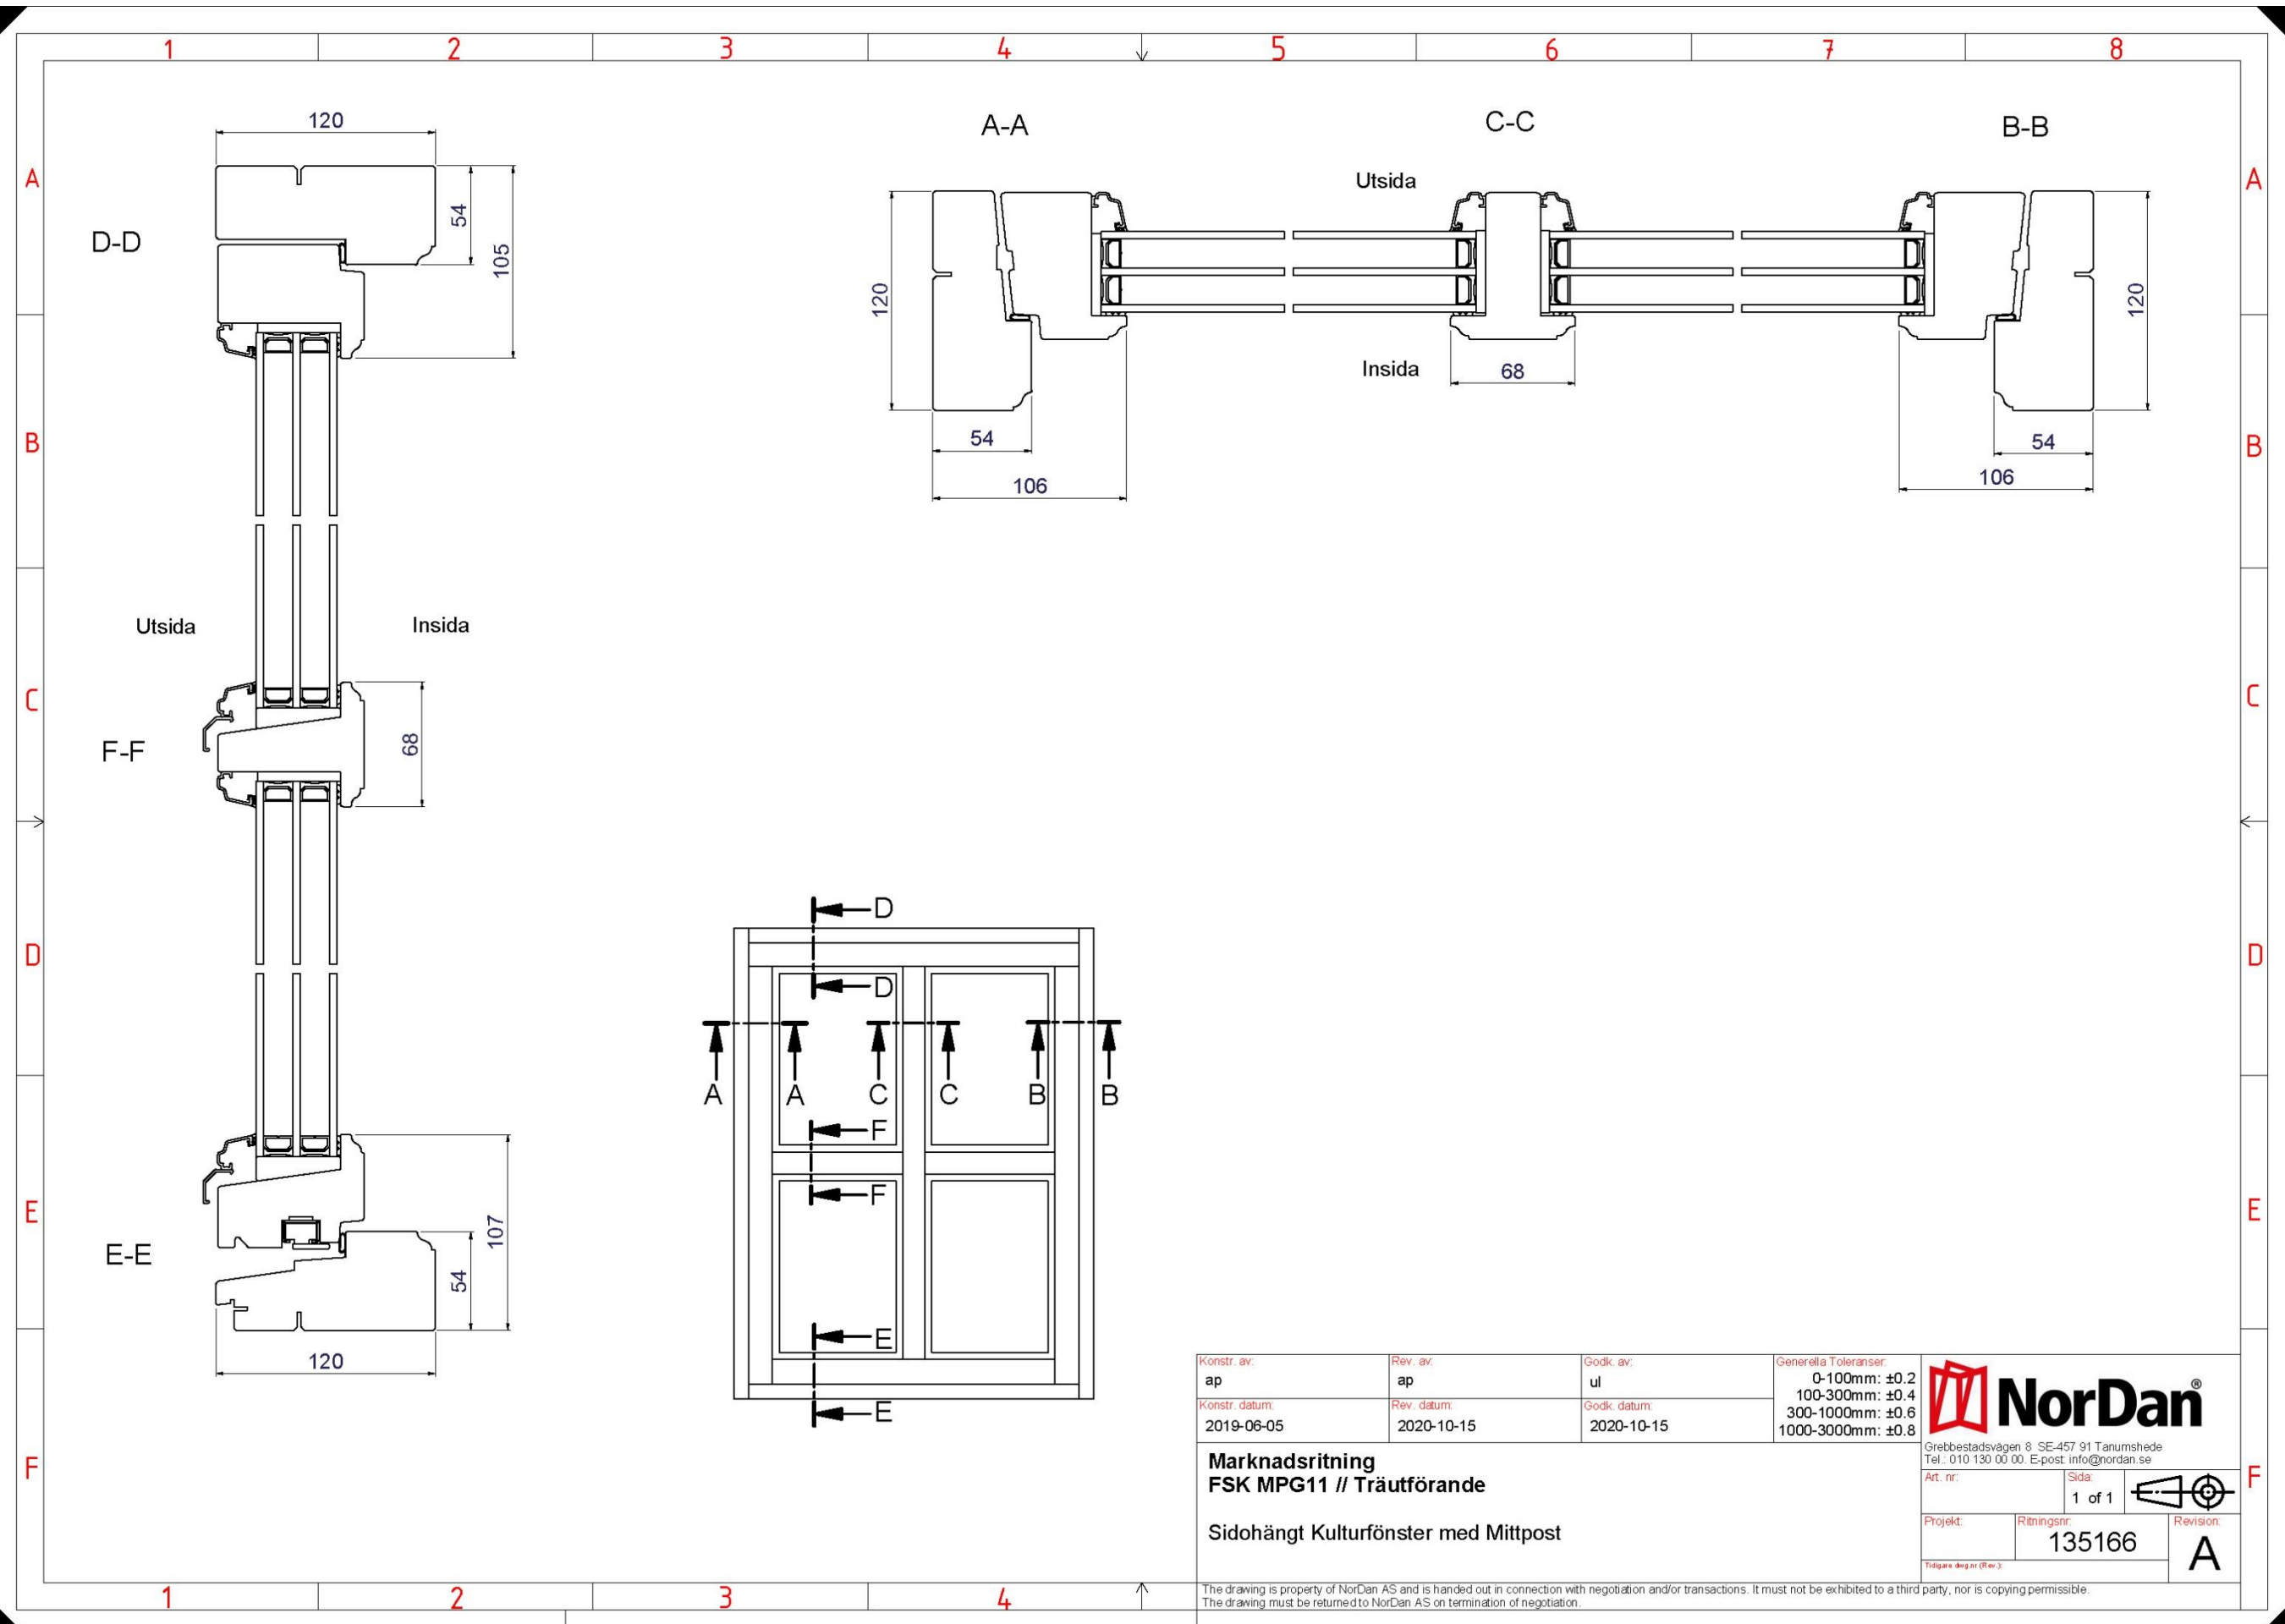

Section drawing - Tanum Traditional Outward opening Side hung casement window with glazing bars

Snitritning - Tanum Kultur Utåtgående sidohängt fönster med mittpost

Material: Timber

Frame: 120 mm

Glass: Triple glazed

Material: Trä

Karm: 120 mm

Glas: 3-glas

Document ID: 0004A5(2.2)

Date: 10 June 2019

Page: 1 of 1

Applicable for product codes:

FSK