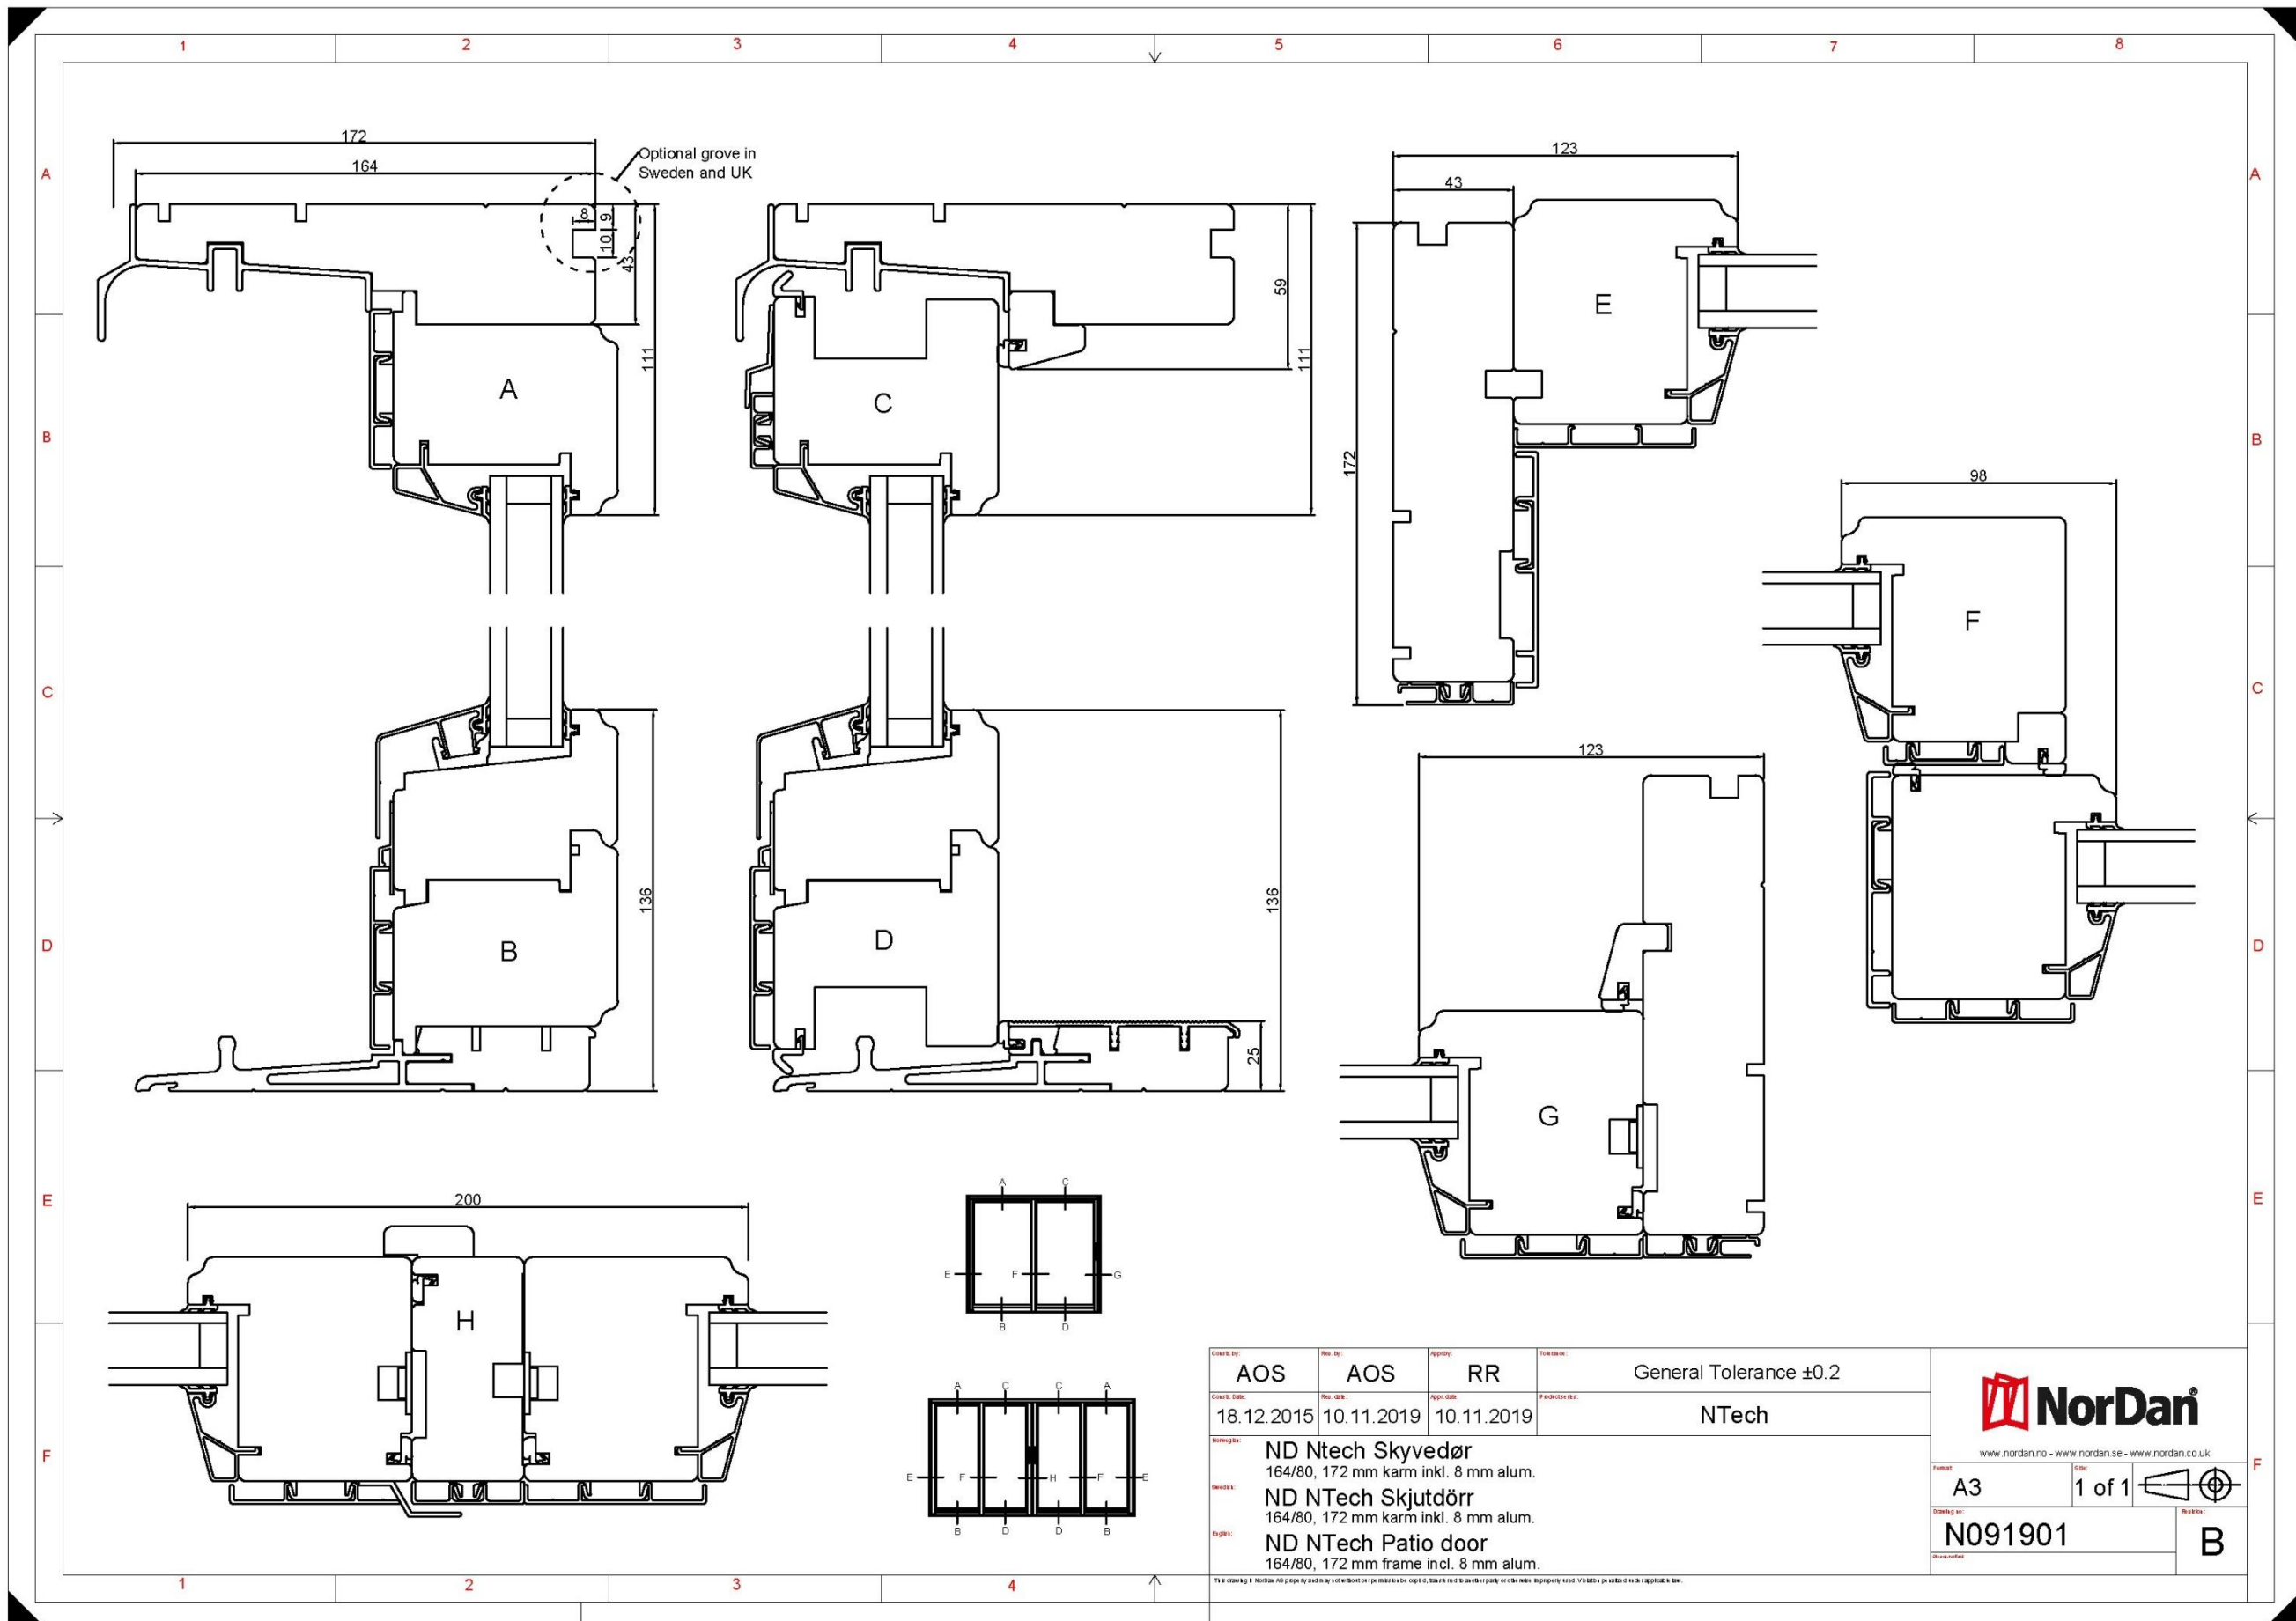

Section drawing - ND NTech Patio door

Material: Timber + Aluminium

Frame: 164 + 8 mm

Glass: double glazed

Snittegning - ND NTech Skyvedør

Material: Tre + Aluminium

Karm: 164 + 8 mm

Glass: 2-lags

Snittritning - ND NTech Skjutfdörr

Material: Trä + Aluminium

Karm: 164 + 8 mm

Glas: 2-glas

Document ID: 00017B(3.1)

Date: 10 November 2019

Page: 1 of 1

Applicable for product codes:

2P, 4P, FP, SD, 4S, FD

Created by:	AOS	Rev. by:	AOS	Appr.:	RR	Tolerance:	General Tolerance ± 0.2
Created date:	18.12.2015	Rev. date:	10.11.2019	Appr. date:	10.11.2019	Product name:	NTech
Model:	ND Ntech Skyvedør 164/80, 172 mm karm inkl. 8 mm alum.						
Series:	ND NTech Skjutfdörr 164/80, 172 mm karm inkl. 8 mm alum.						
Design:	ND NTech Patio door 164/80, 172 mm frame incl. 8 mm alum.						

www.nordan.no - www.nordan.se - www.nordan.co.uk

Format:	A3	Scale:	1 of 1	Symbol:	
Ordering no.:	N091901		Revisions:	B