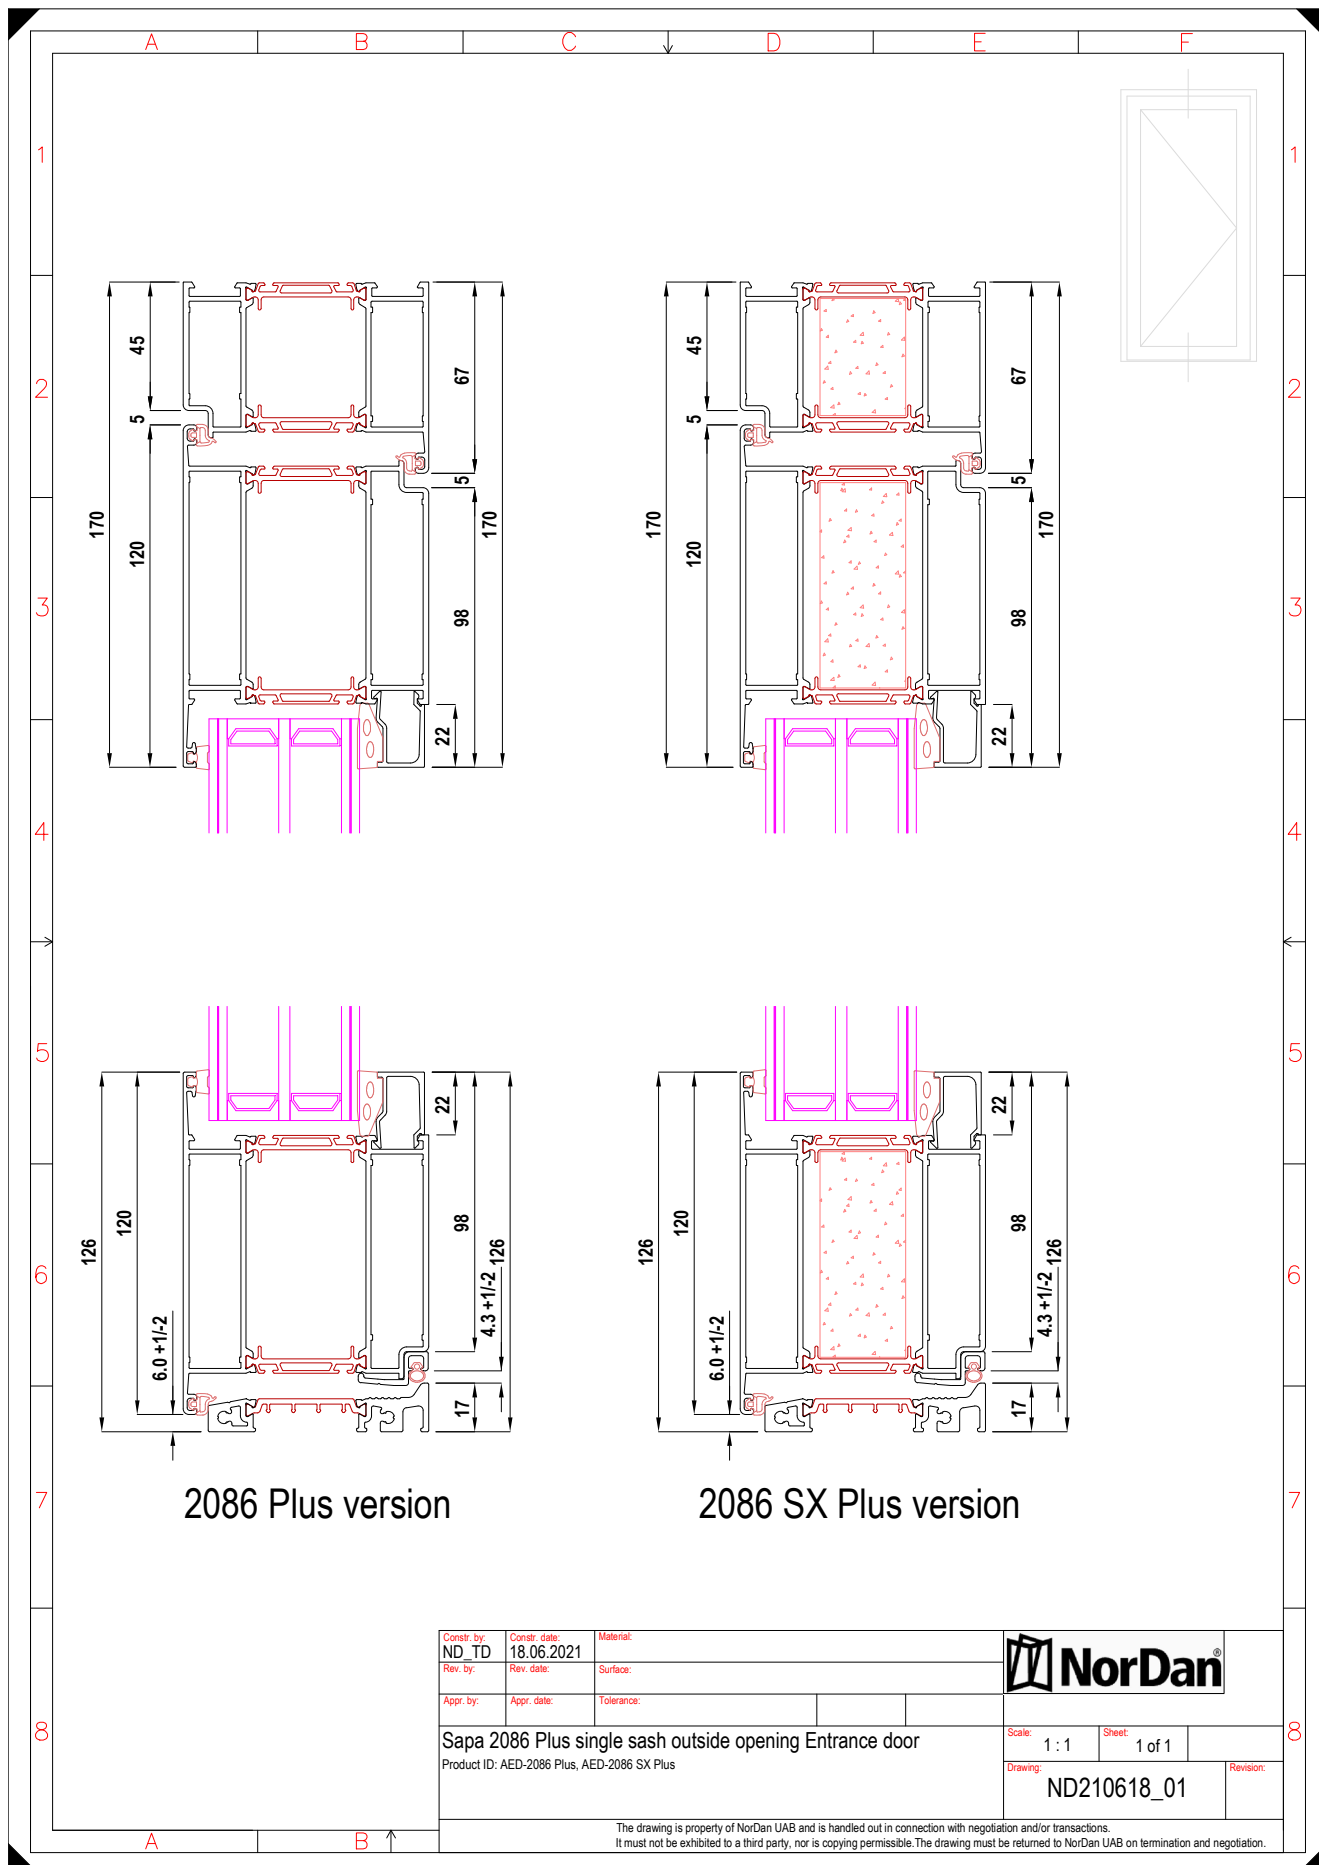

Snittegning - ATech Sapa 2086 Facadedør (Plus)

Gælder for produktkoder:
LV

2086 Plus version

2086 SX Plus version

Constr. by: ND_TD	Constr. date: 18.06.2021	Material:	
Rev. by:	Rev. date:	Surface:	
Appr. by:	Appr. date:	Tolerance:	
Sapa 2086 Plus single sash outside opening Entrance door Product ID: AED-2086 Plus, AED-2086 SX Plus			Scale: 1 : 1
			Sheet: 1 of 1
			Drawing: ND210618_01
			Revision: