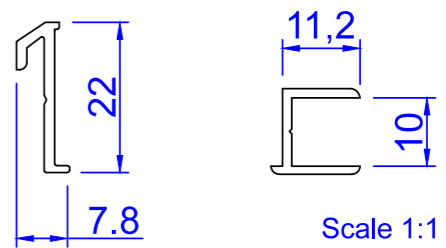

Created by	MO	Drawn by		Applied		Tolerance	General Tolerance ±0.2
Created Date	10/12/2018	Drawn date		App. date		Product series	HelAlu
Norwegian	ND HelAlu Sapa 1086 Window HelAlu						
Swedish	ND HelAlu Sapa 1086 Window HelAlu						
English	ND HelAlu Sapa 1086 Window HelAlu						

www.nordan.no - www.nordan.se - www.nordan.co.uk

Format: A3   Scale: 1:2   Size: 1 of 1

Drawing no: **NHA1086W**