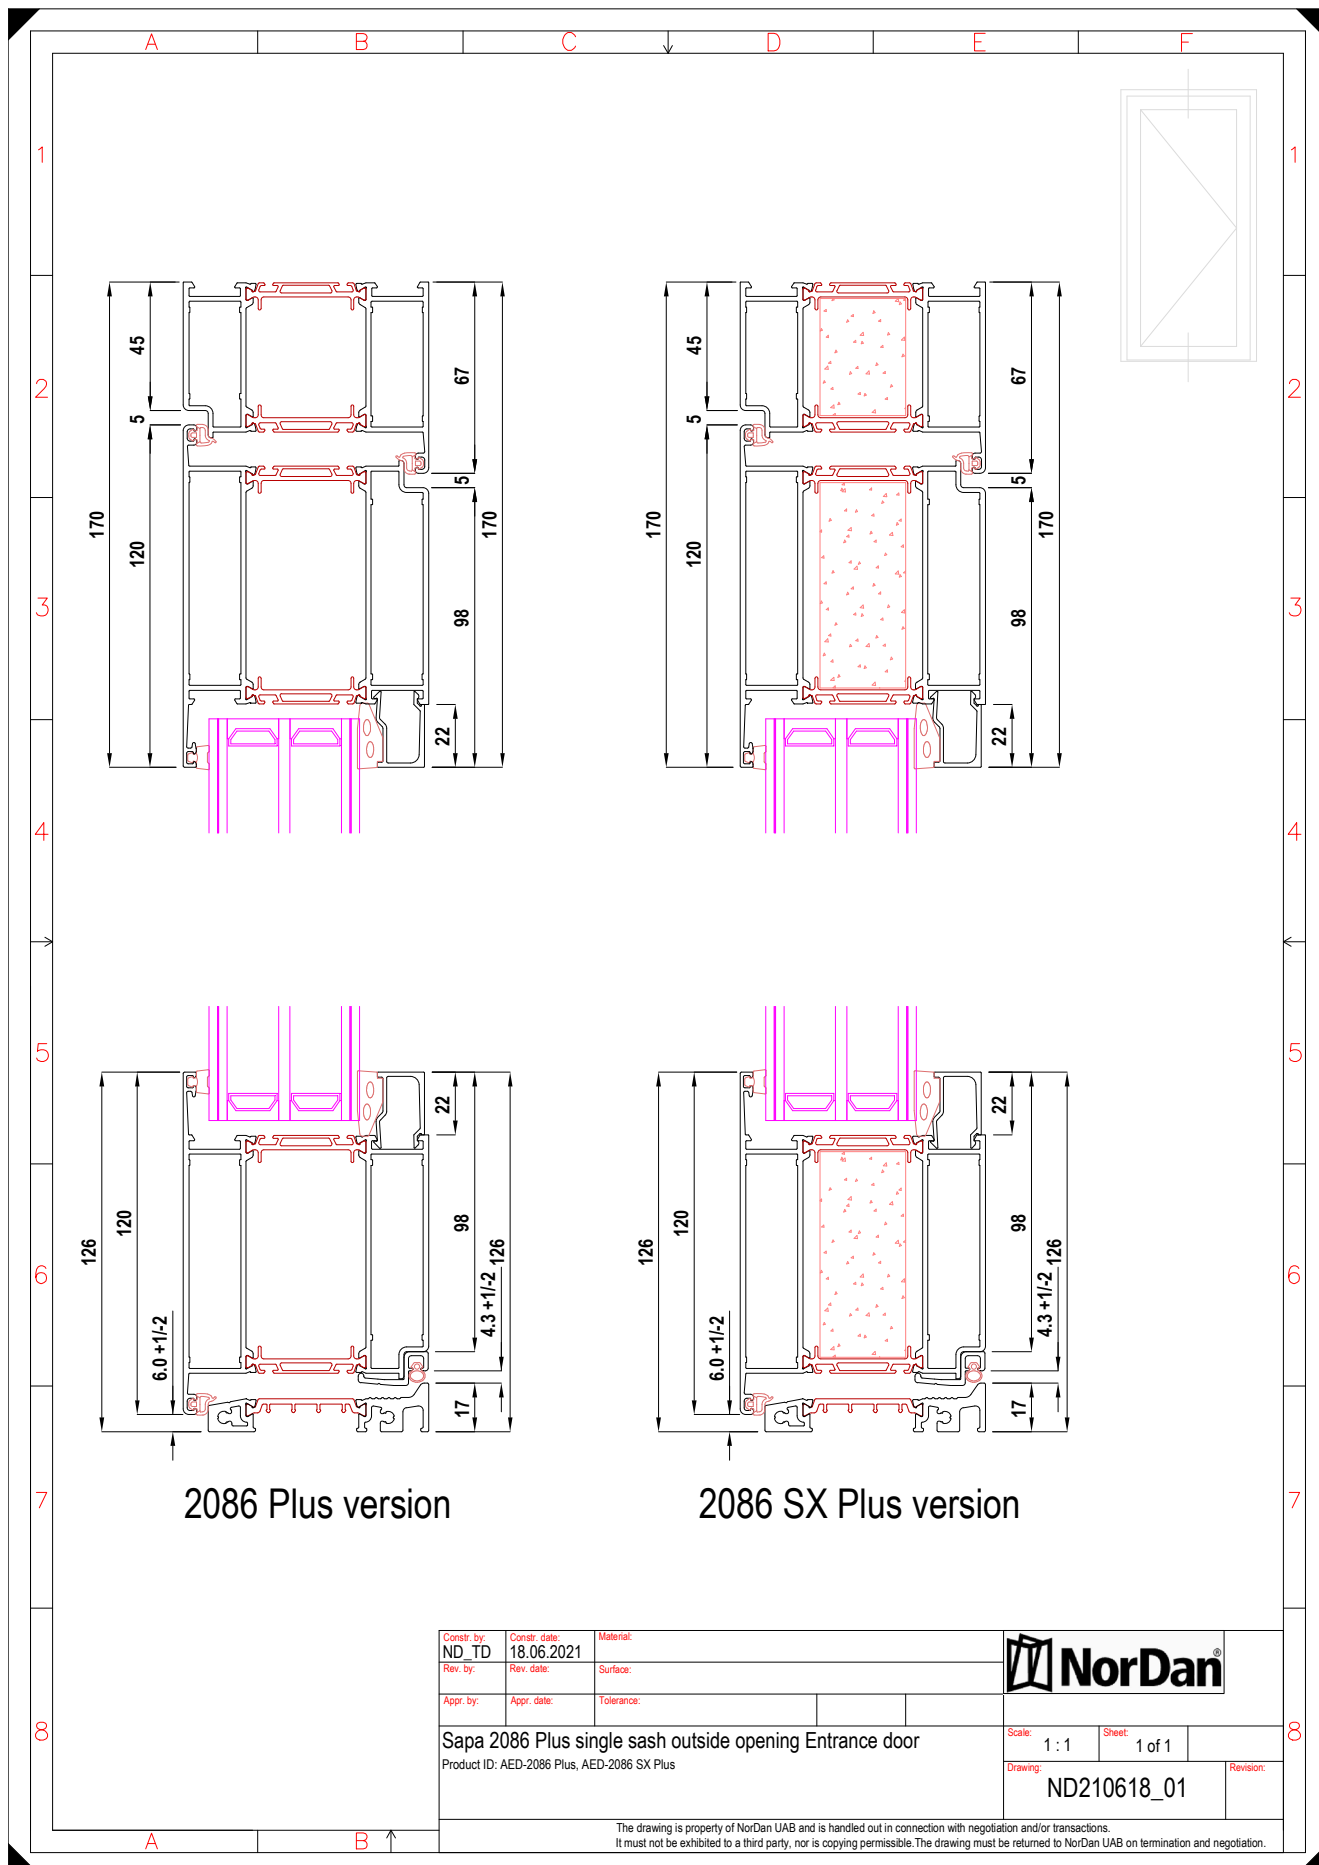

Snittegning - HelAlu Sapa 2086 Ytterdør (Pluss)

Gjelder for produktkoder:
LV

Constr. by: ND_TD	Constr. date: 18.06.2021	Material:	
Rev. by:	Rev. date:	Surface:	
Appr. by:	Appr. date:	Tolerance:	
Sapa 2086 Plus single sash outside opening Entrance door Product ID: AED-2086 Plus, AED-2086 SX Plus			Scale: 1 : 1
			Sheet: 1 of 1
			Drawing: ND210618_01
			Revision: