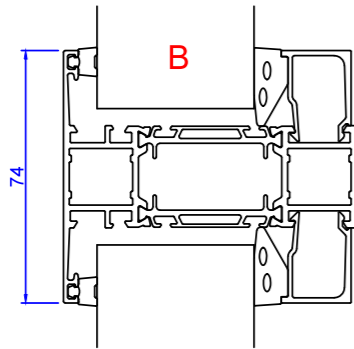

In this example we show "Norgeskarm" with SX insulation. This configuration is also available with Basic and PX insulation

B

Add on profiles

Scale 1:1

Created by MO	Drawn by	Apply	Tolerance General Tolerance ± 0.2
Created Date 11/7/2018	Rev. date	App. date	Product series HelAlu
Norwegian: ND HelAlu Sapa 3086 Fast vindu HelAlu Swedish: ND HelAlu Sapa 3086 Fast Fönster HelAlu English: ND HelAlu Sapa 3086 Fixed Light HelAlu			

www.nordan.no - www.nordan.se - www.nordan.co.uk

Format A3	Scale 1:2	Size 1 of 1	Revision
Drawing No. NHA3086FL			Revision