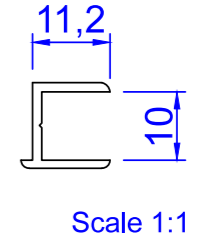

In this example we show "Norgeskarm" with SX insulation. This configuration is also available with Basic and PX insulation

Add on profiles

Scale 1:1

Created by MO	Drawn by	Apply	Tolerance General Tolerance ± 0.2
Created Date 11/7/2018	Rev. date	App. date	Product series HelAlu
Norwegian: ND HelAlu Sapa 3086 Fast vindu HelAlu Swedish: ND HelAlu Sapa 3086 Fast Fönster HelAlu English: ND HelAlu Sapa 3086 Fixed Light HelAlu			

www.nordan.no - www.nordan.se - www.nordan.co.uk

Format A3	Scale 1:2	Size 1 of 1	Revision
Drawing No. NHA3086FL			Revision