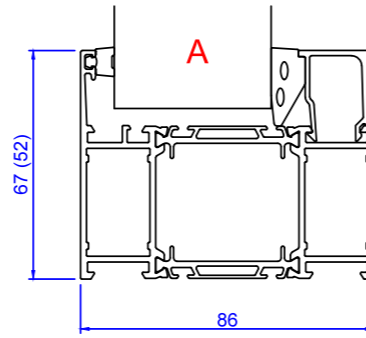

In this example we show "Norgeskarm" with SX insulation. This configuration is also available with Basic and PX insulation

Sapa 3086

Add on profiles

Scale 1:1

Created by MO	Drawn by	Apply	Tolerance General Tolerance ± 0.2
Created Date 11/7/2018	Rev. date	App. date	Product series HelAlu
Norwegian: ND HelAlu Sapa 3086 Fast vindu HelAlu Swedish: ND HelAlu Sapa 3086 Fast Fönster HelAlu English: ND HelAlu Sapa 3086 Fixed Light HelAlu			

www.nordan.no - www.nordan.se - www.nordan.co.uk

Format A3	Scale 1:2	Size 1 of 1	Revision
Drawing No. NHA3086FL			Revision