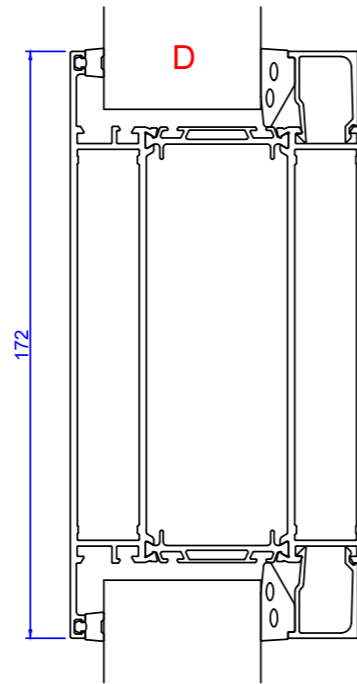

In this example we show "Norgeskarm" with SX insulation. This configuration is also available with Basic and PX insulation

D

Add on profiles

Scale 1:1

Created by MO	Drawn by	Apply	Tolerance General Tolerance ± 0.2
Created Date 11/7/2018	Rev. date	App. date	Product series HelAlu
Norwegian: ND HelAlu Sapa 3086 Fast vindu HelAlu Swedish: ND HelAlu Sapa 3086 Fast Fönster HelAlu English: ND HelAlu Sapa 3086 Fixed Light HelAlu			

www.nordan.no - www.nordan.se - www.nordan.co.uk

Format A3	Scale 1:2	Size 1 of 1	Revision
Drawing No. NHA3086FL			Revision