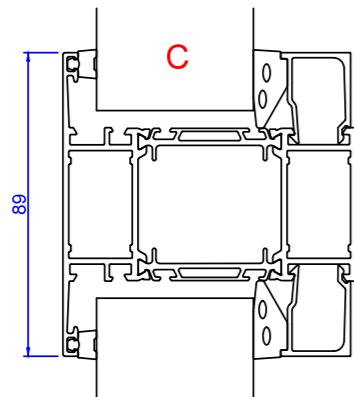

In this example we show "Norgeskarm" with SX insulation. This configuration is also available with Basic and PX insulation

C

Add on profiles

Scale 1:1

Created by MO	Drawn by	Apply	Tolerance General Tolerance ± 0.2
Created Date 11/7/2018	Rev. date	App. date	Product series HelAlu
Norwegian: ND HelAlu Sapa 3086 Fast vindu HelAlu Swedish: ND HelAlu Sapa 3086 Fast Fönster HelAlu English: ND HelAlu Sapa 3086 Fixed Light HelAlu			

www.nordan.no - www.nordan.se - www.nordan.co.uk

Format A3	Scale 1:2	Size 1 of 1	Revision
Drawing No. NHA3086FL			Revision