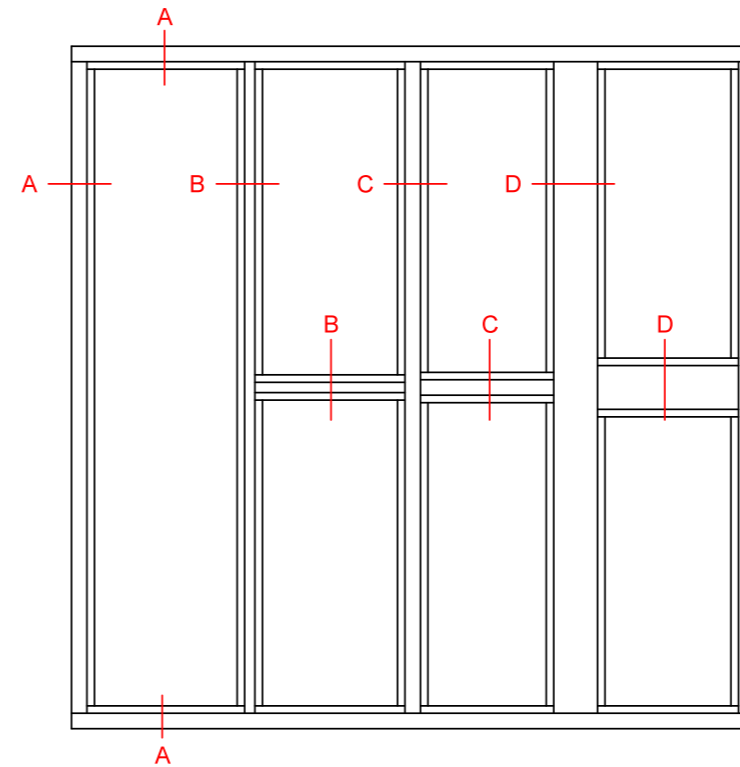

In this example we show "Norgeskarm" with SX insulation. This configuration is also available with Basic and PX insulation

Add on profiles

Scale 1:1

Created by MO	Drawn by	Apply	Tolerance General Tolerance ± 0.2
Created Date 11/7/2018	Rev. date	App. date	Product series HelAlu
Norwegian: ND HelAlu Sapa 3086 Fast vindu HelAlu Swedish: ND HelAlu Sapa 3086 Fast Fönster HelAlu English: ND HelAlu Sapa 3086 Fixed Light HelAlu			

www.nordan.no - www.nordan.se - www.nordan.co.uk

Format A3	Scale 1:2	Size 1 of 1	Revision
Drawing No. NHA3086FL			Revision