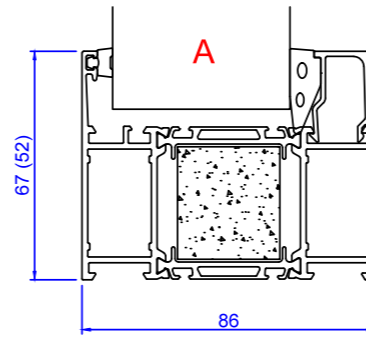

Sapa 3086 SX