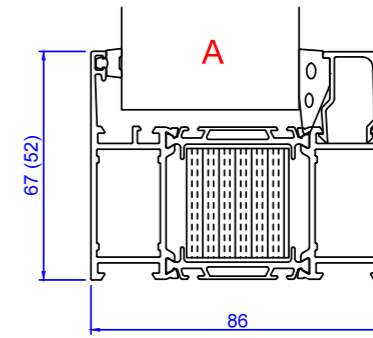

Sapa 3086 PX