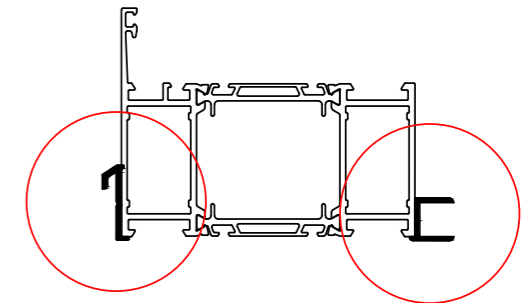

Add on profiles

Scale 1:1