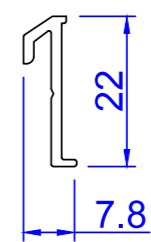

In this example we show "Norgeskarm" with SX insulation. This configuration is also available with Basic and PX insulation

Add on profiles

Scale 1:1

Created by MO	Drawn by	Apply	Tolerance General Tolerance ± 0.2
Created Date 11/7/2018	Rev. date	App. date	Product series HelAlu
Norwegian: ND HelAlu Sapa 3086 Fast vindu HelAlu Swedish: ND HelAlu Sapa 3086 Fast Fönster HelAlu English: ND HelAlu Sapa 3086 Fixed Light HelAlu			

www.nordan.no - www.nordan.se - www.nordan.co.uk

Format A3	Scale 1:2	Size 1 of 1	Revision
Drawing No. NHA3086FL			Revision