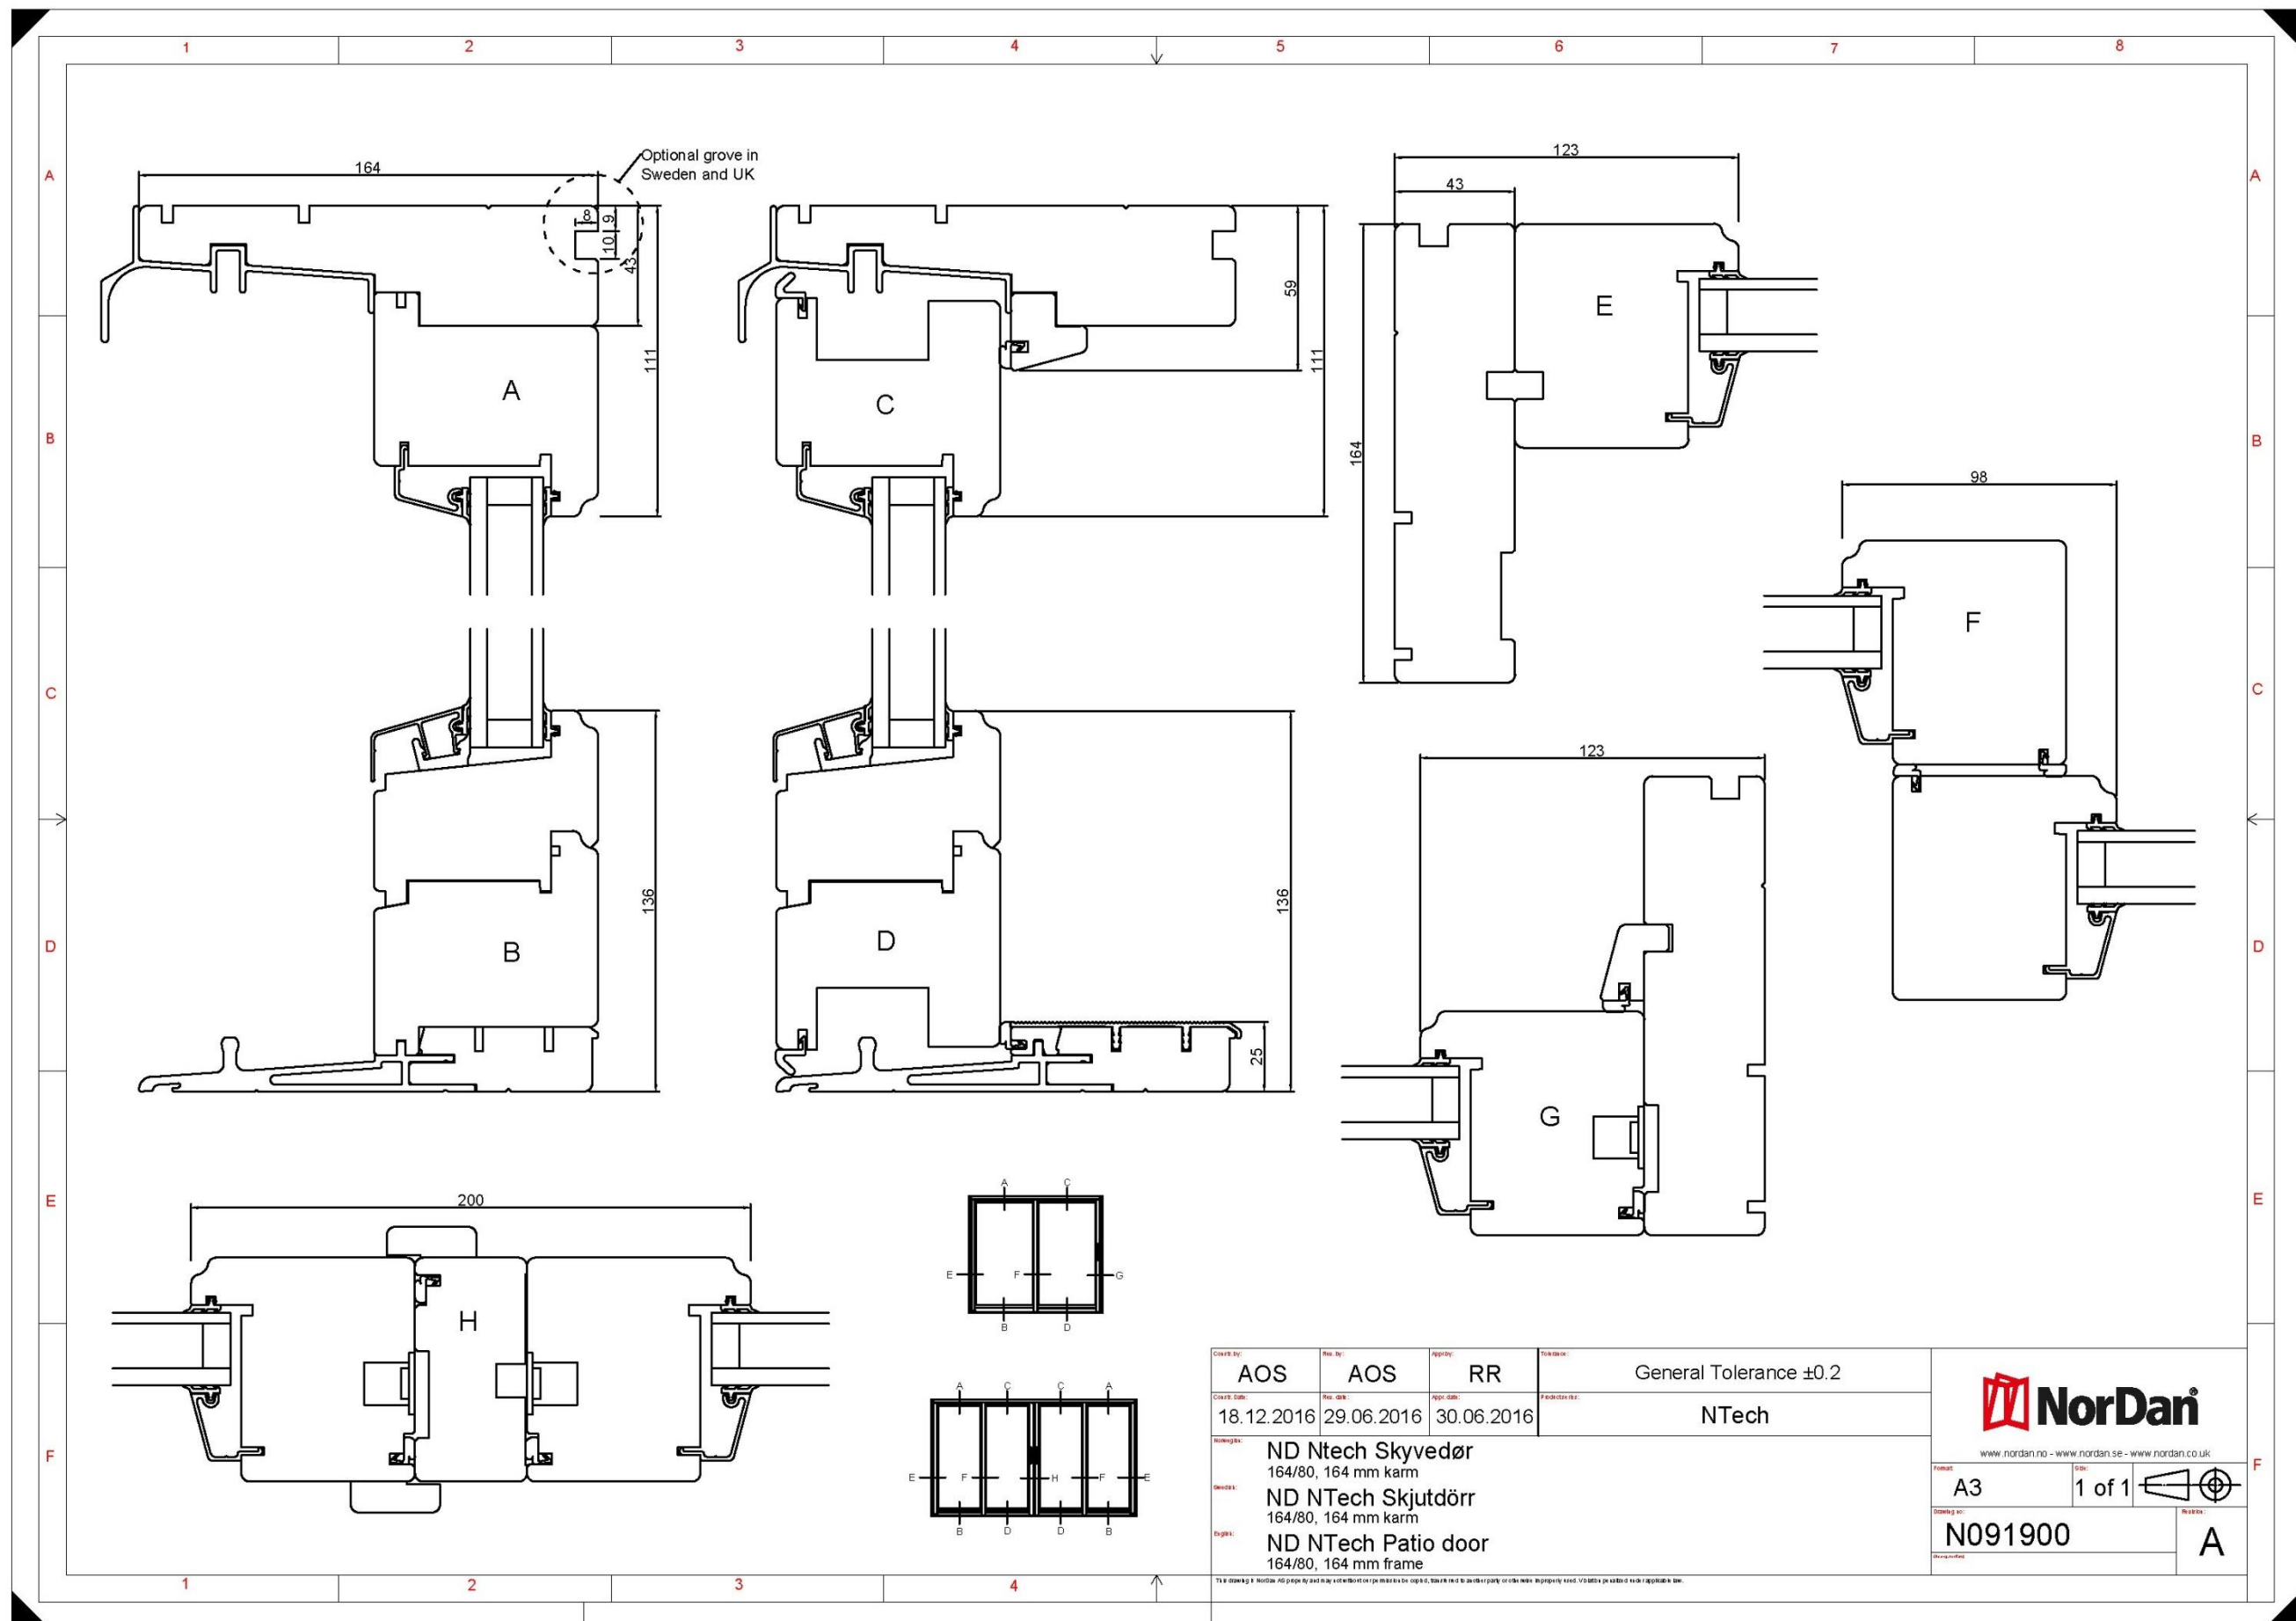

Section drawing - ND NTech Patio door

Material: Timber

Frame: 164 mm

Glass: double glazed

Document ID: 00017A(3.1)

Date: 30 June 2016

Page: 1 of 1

Snittegning - ND NTech Skyvedør

Material: Tre

Karm: 164 mm

Glass: 2-lags

Applicable for product codes:

2P, 4P, FP, SD, 4S, FD

Snittritning - ND NTech Skjutdörr

Material: Trä

Karm: 164 mm

Glas: 2-glas

Created by:	AOS	Rev. by:	AOS	Appr.:	RR	File name:	General Tolerance ± 0.2
Created date:	18.12.2016	Rev. date:	29.06.2016	Appr. date:	30.06.2016	File name:	NTech
Model:	ND Ntech Skyvedør 164/80, 164 mm karm						
Series:	ND NTech Skjutdörr 164/80, 164 mm karm						
Design:	ND NTech Patio door 164/80, 164 mm frame						

NorDan
www.nordan.no - www.nordan.se - www.nordan.co.uk

Format: A3   Size: 1 of 1

Ordering no: N091900

Revisions: A